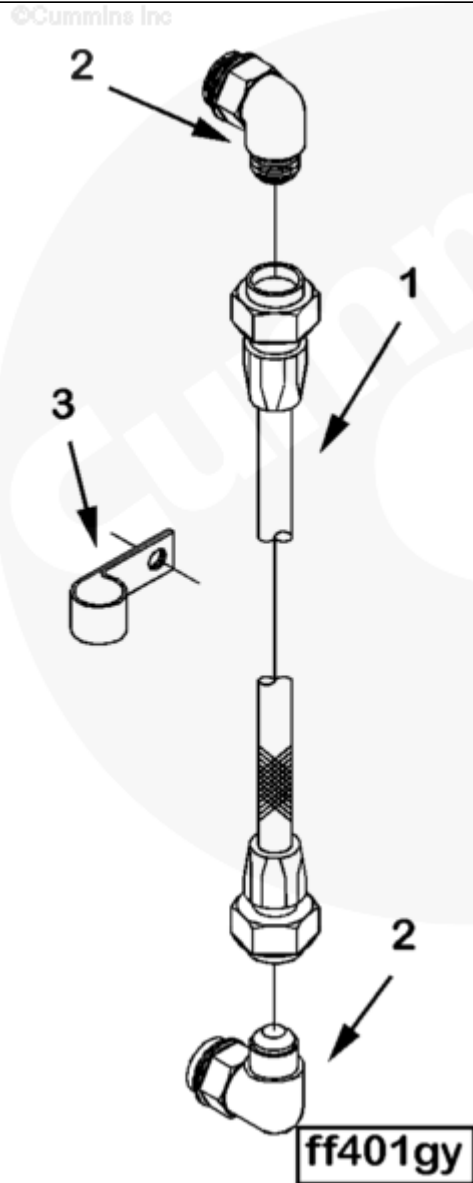

Parts Catalog - Option Detail

Electronic Parts Catalog - Option Detail				
Option	Group	Graphic	Film Card	Date
FF6745-01	06.04.1	ff401gy	K38	19-MAR-01
Engines	GTA38, K38, KTA38GC CM558, QSK38 CM2150 K106, QSK38 CM2150 MCRS, QSK38 CM850 MCRS			

[SMALL](#) | [MEDIUM](#) | [LARGE](#)

Cart	Ref No	Part Number	Part Description	Required	Remarks
View My Cart					
		FF6745-01	Fuel Filter Plumbing		Fuel filter plumbing for dual...(More)

					replaceable element type
					duplex fuel oil filter
					mounted on the flywheel
					housing. Pad, left bank
					(port) side of the engine.
					For use with KT/KTA 38 m.
<input type="checkbox"/>	1	AM12072 SS	Flexible Hose	1	
<input type="checkbox"/>	2	3032628	Male Union Elbow	2	
<input type="checkbox"/>	3	3178499	Clip	3	